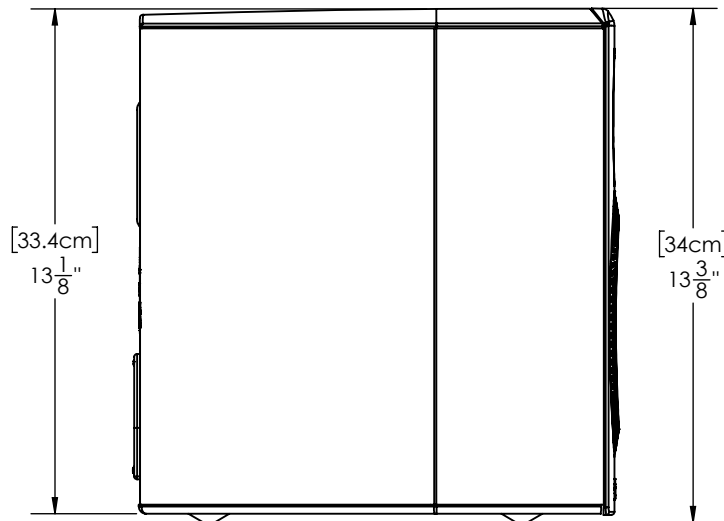

TOP VIEW

TOP VIEW
(WITH GRILLE)

FRONT VIEW

SIDE VIEW

BACK VIEW

OVERALL SIZE: H 13-3/8" [34cm] D 12-13/16" [32.6 cm] W 7-3/4" [19.7 cm]

PREMIER 200B

PARADIGM ELECTRONICS INC.