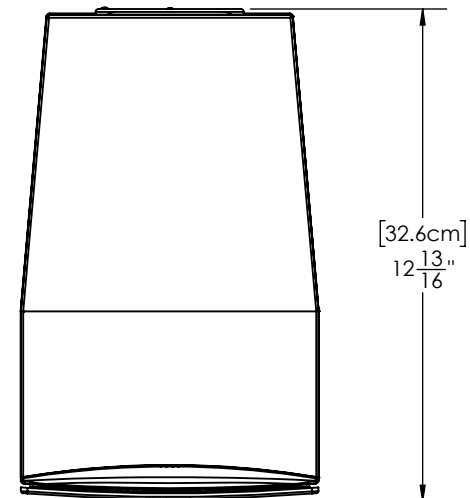

TOP VIEW

TOP VIEW
(WITH GRILLE)

FRONT VIEW

SIDE VIEW

BACK VIEW

OVERALL SIZE: H 13-3/8" [34cm] D 12-13/16" [32.6 cm] W 7-3/4" [19.7 cm]

PREMIER 200B

PARADIGM ELECTRONICS INC.