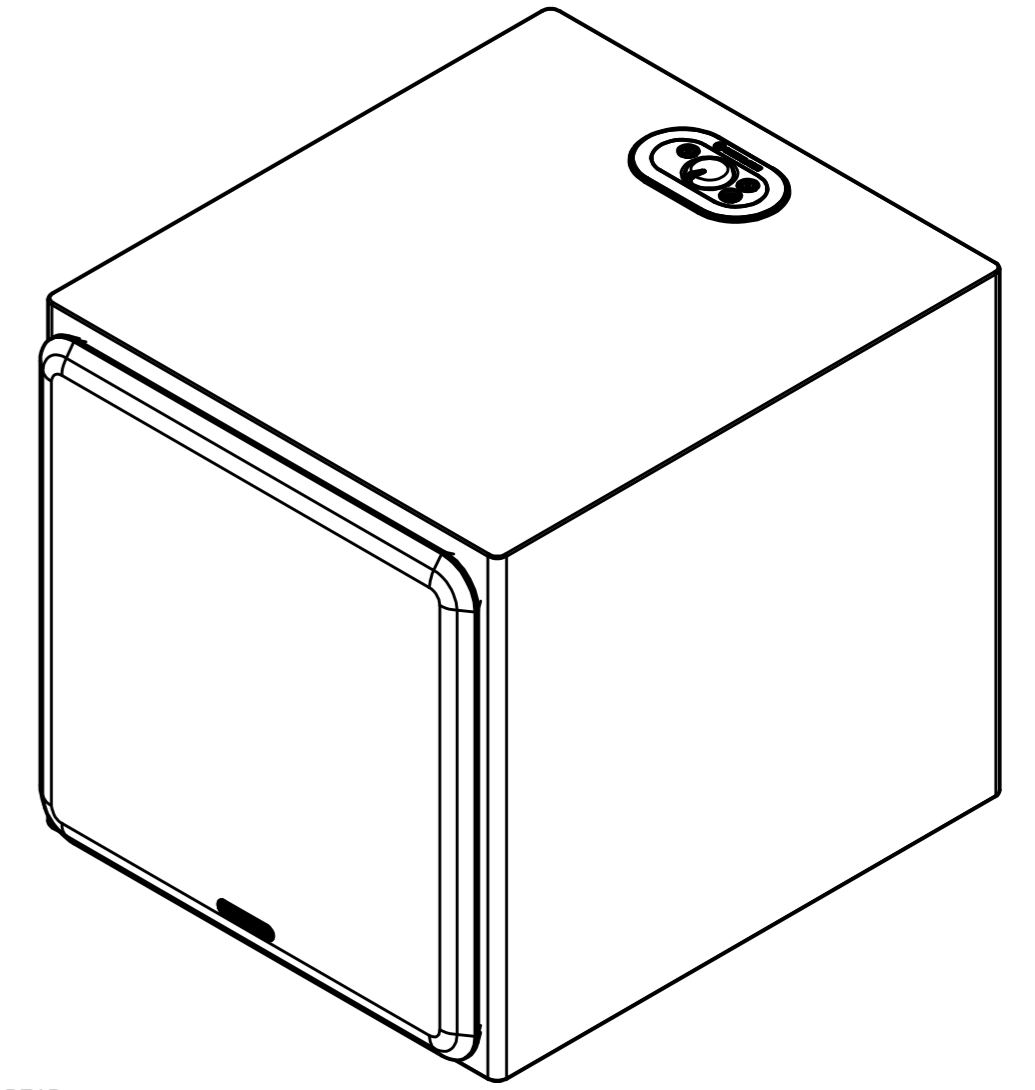

TOP

FRONT (WITH GRILLE)

FRONT (NO GRILLE)

SIDE

REAR

BASE

REVISION HISTORY

REV	DESCRIPTION	DATE
1	Drawing Creation	See Creation Date

Notes:
 1. DRAWINGS FOR CUSTOMER REFERENCE ONLY.
 2. ALL DIMENSIONS ARE IN MM

Material
 Part Volume (mm3)
 N/A

ALL DIMENSIONS IN MM

Tolerances:
 0 Dec. Place ±0.5
 1 Dec. Place ±0.2
 2 Dec. Place ±0.1
 Angles ± 2°
 Unless otherwise stated