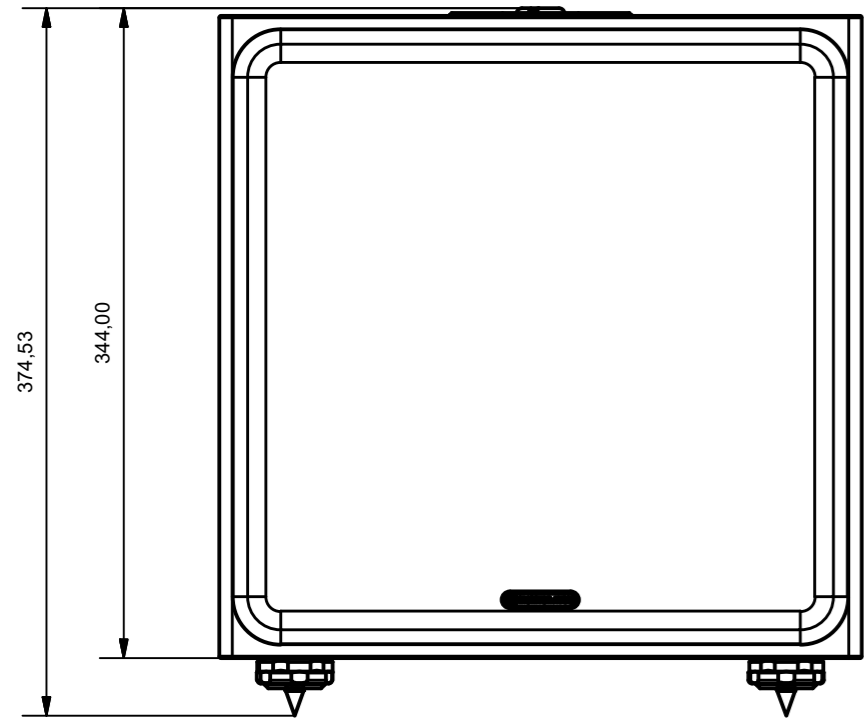

TOP

FRONT (WITH GRILLE)

FRONT (NO GRILLE)

SIDE

REAR

BASE

REVISION HISTORY

REV	DESCRIPTION	DATE
1	Drawing Creation	See Creation Date

Notes:
 1. DRAWINGS FOR CUSTOMER REFERENCE ONLY.
 2. ALL DIMENSIONS ARE IN MM

Material
 Part Volume (mm3)
 N/A

ALL DIMENSIONS IN MM

Tolerances:
 0 Dec. Place ±0.5
 1 Dec. Place ±0.2
 2 Dec. Place ±0.1
 Angles ± 2°
 Unless otherwise stated