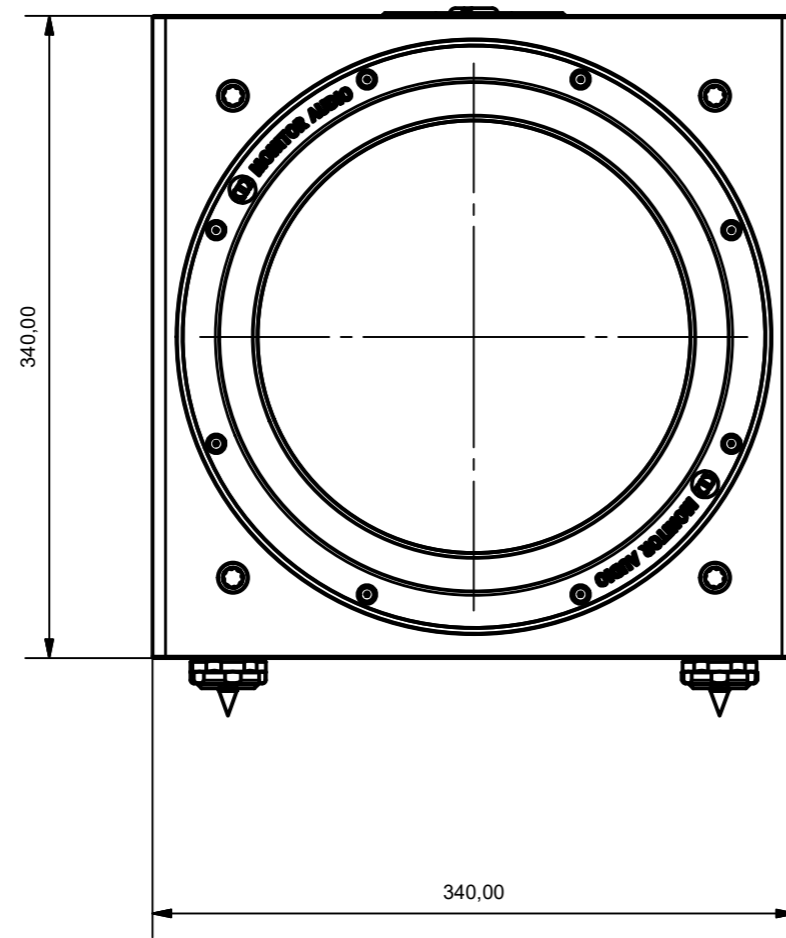

TOP

FRONT (WITH GRILLE)

FRONT (NO GRILLE)

SIDE

REAR

BASE

REVISION HISTORY

REV	DESCRIPTION	DATE
1	Drawing Creation	See Creation Date

Notes:
 1. DRAWINGS FOR CUSTOMER REFERENCE ONLY.
 2. ALL DIMENSIONS ARE IN MM

Material
 Part Volume (mm3)
 N/A

ALL DIMENSIONS IN MM

Tolerances:
 0 Dec. Place ±0.5
 1 Dec. Place ±0.2
 2 Dec. Place ±0.1
 Angles ± 2°
 Unless otherwise stated