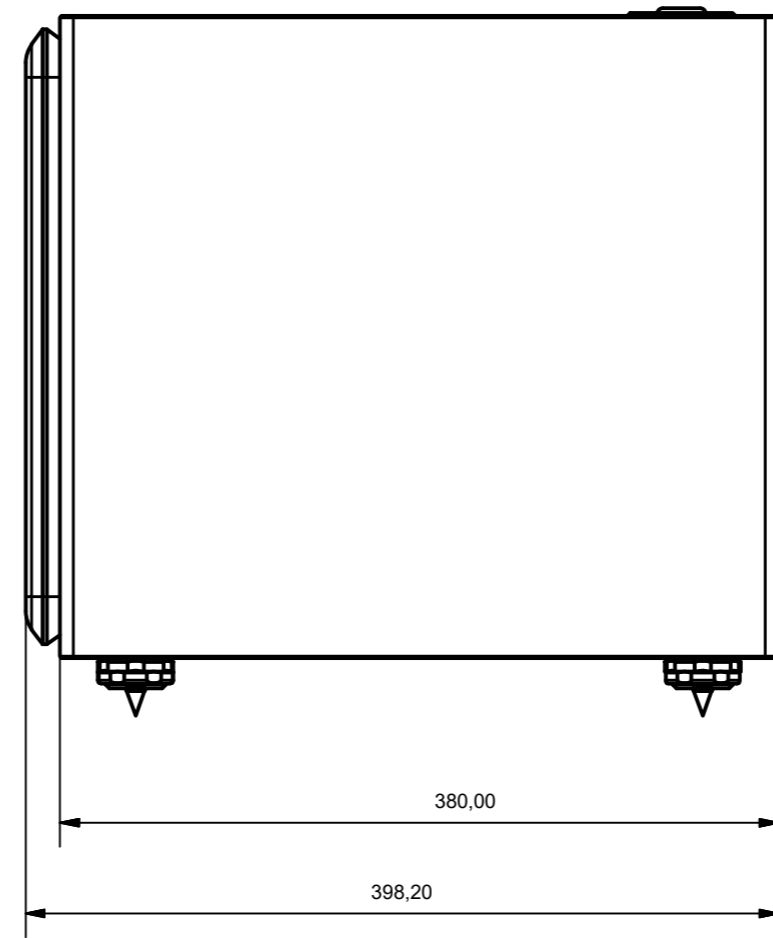

TOP

FRONT (WITH GRILLE)

FRONT (NO GRILLE)

SIDE

REAR

BASE

REVISION HISTORY

REV	DESCRIPTION	DATE
1	Drawing Creation	See Creation Date

Notes:
 1. DRAWINGS FOR CUSTOMER REFERENCE ONLY.
 2. ALL DIMENSIONS ARE IN MM

Material
 Part Volume (mm3)
 N/A

ALL DIMENSIONS IN MM

Tolerances:
 0 Dec. Place ±0.5
 1 Dec. Place ±0.2
 2 Dec. Place ±0.1
 Angles ± 2°
 Unless otherwise stated