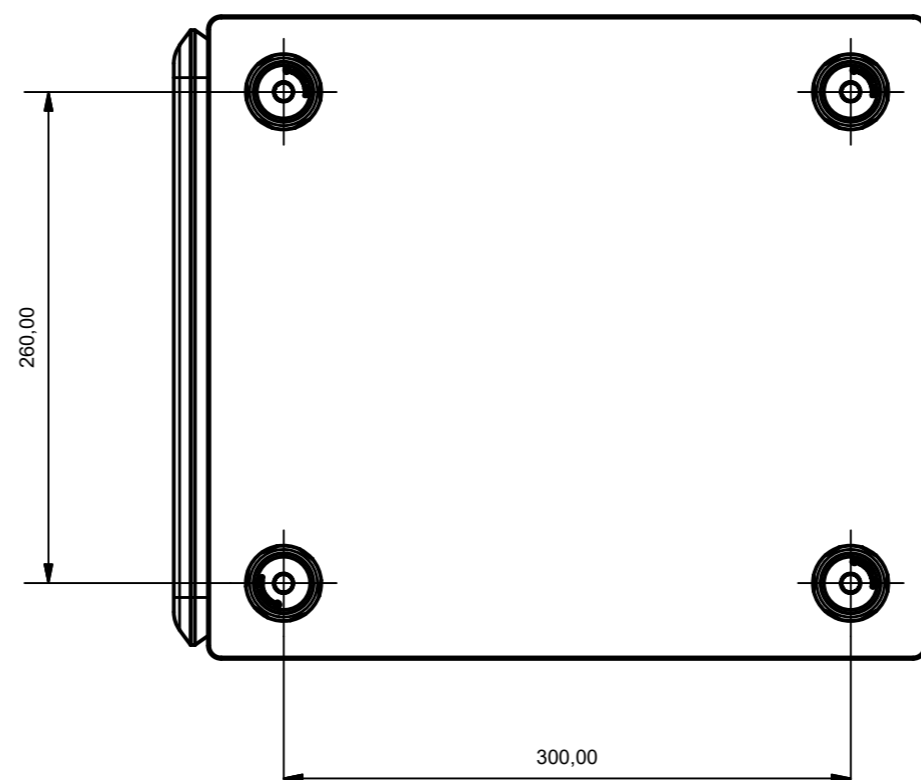

TOP

FRONT (WITH GRILLE)

FRONT (NO GRILLE)

SIDE

REAR

BASE

REVISION HISTORY

REV	DESCRIPTION	DATE
1	Drawing Creation	See Creation Date

Notes:
 1. DRAWINGS FOR CUSTOMER REFERENCE ONLY.
 2. ALL DIMENSIONS ARE IN MM

Material
 Part Volume (mm3)
 N/A

ALL DIMENSIONS IN MM

Tolerances:
 0 Dec. Place ±0.5
 1 Dec. Place ±0.2
 2 Dec. Place ±0.1
 Angles ± 2°
 Unless otherwise stated