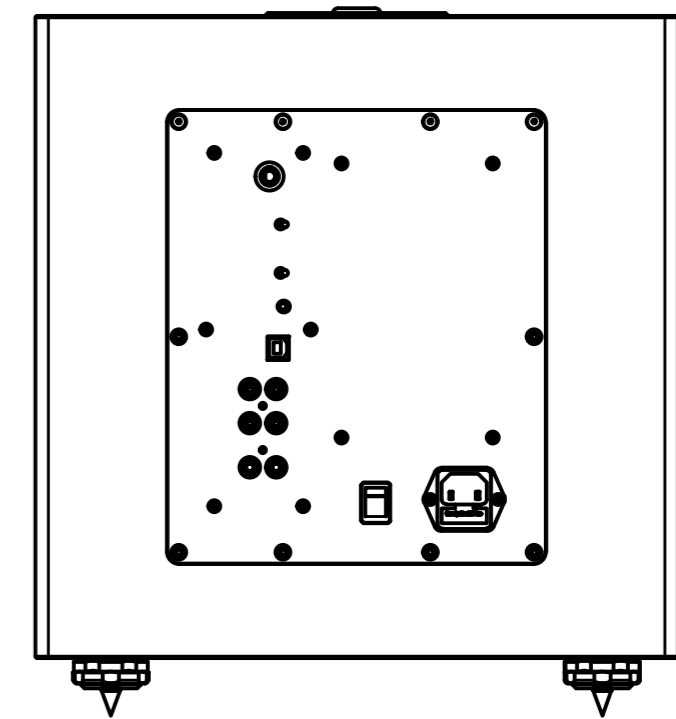

TOP

FRONT (WITH GRILLE)

FRONT (NO GRILLE)

SIDE

REAR

BASE

REVISION HISTORY

REV	DESCRIPTION	DATE
1	Drawing Creation	See Creation Date

Notes:
 1. DRAWINGS FOR CUSTOMER REFERENCE ONLY.
 2. ALL DIMENSIONS ARE IN MM

Material
 Part Volume (mm3)
 N/A

ALL DIMENSIONS IN MM

Tolerances:
 0 Dec. Place ±0.5
 1 Dec. Place ±0.2
 2 Dec. Place ±0.1
 Angles ± 2°
 Unless otherwise stated