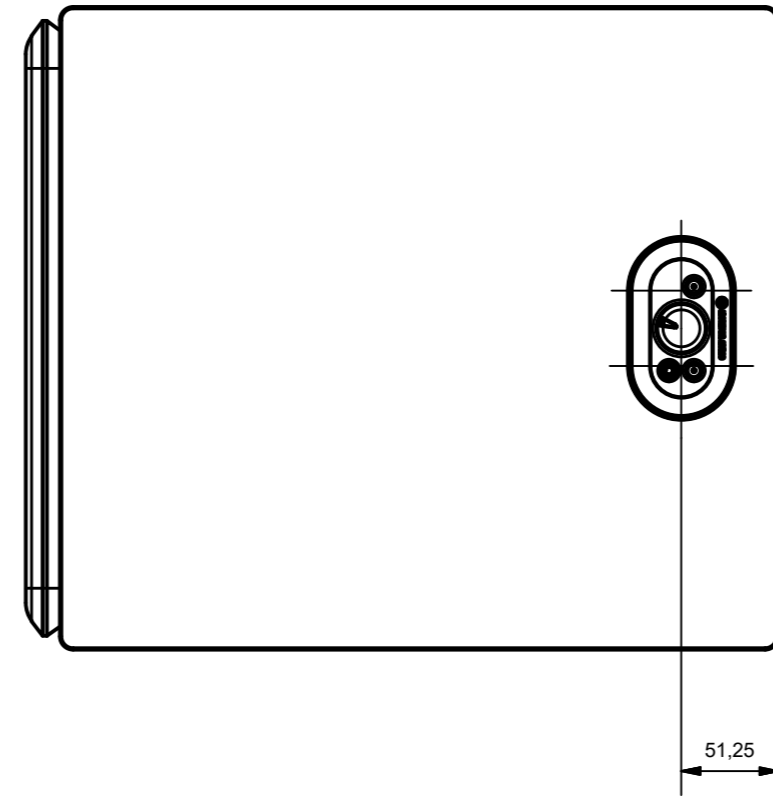

TOP

FRONT (WITH GRILLE)

FRONT (NO GRILLE)

SIDE

REAR

BASE

REVISION HISTORY

REV	DESCRIPTION	DATE
1	Drawing Creation	See Creation Date

Notes:
 1. DRAWINGS FOR CUSTOMER REFERENCE ONLY.
 2. ALL DIMENSIONS ARE IN MM

Material
 Part Volume (mm3)
 N/A

ALL DIMENSIONS IN MM

Tolerances:
 0 Dec. Place ±0.5
 1 Dec. Place ±0.2
 2 Dec. Place ±0.1
 Angles ± 2°
 Unless otherwise stated